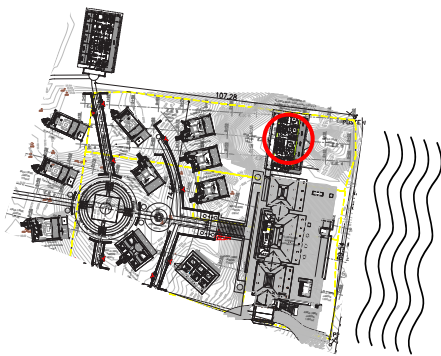

## STANDARD ROOM

- GARDEN VIEWS
- QUEEN SIZE BED
- TERRACE
- SIZE: 30 sqm

Our Garden Queen Rooms feature garden views, queen size beds, and terraces with a lovely sunrise view.

LOCATION ROOM

SPECIFIC ROOM LAYOUTS SUBJECT TO VARY BASED ON ROOM NUMBER.  
 LA CORALINA BAY, BOCAS DEL TORO, PANAMÁ - [WWW.LACORALINAISLANDHOUSE.COM](http://WWW.LACORALINAISLANDHOUSE.COM)

LOCATION ROOM

SPECIFIC ROOM LAYOUTS SUBJECT TO VARY BASED ON ROOM NUMBER.  
 LA CORALINA BAY, BOCAS DEL TORO, PANAMÁ - [WWW.LACORALINAISLANDHOUSE.COM](http://WWW.LACORALINAISLANDHOUSE.COM)

## DELUXE ROOM

- KING SIZE BED
- TERRACE
- FRONT OCEAN VIEW
- SIZE: 35 sqm

Our Ocean View Rooms feature king size beds, large windows and terraces with a privileged front ocean view.

LOCATION ROOM