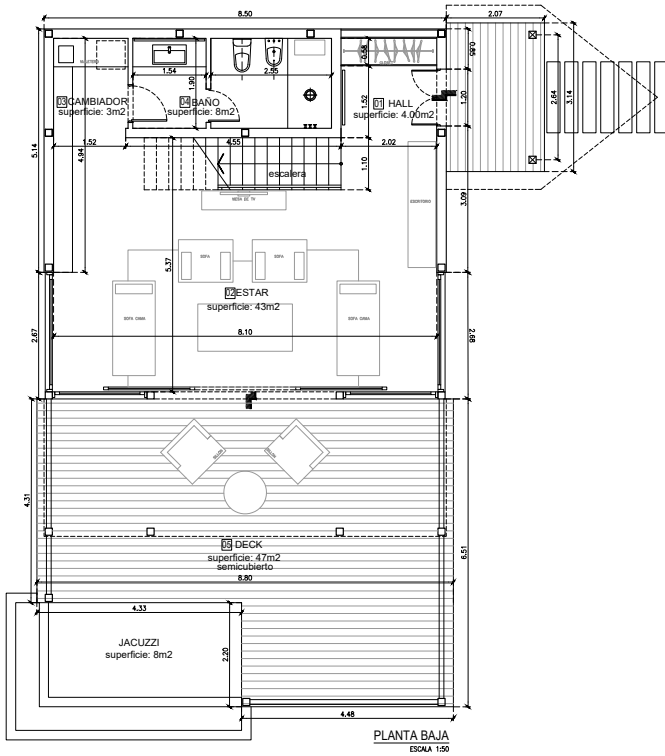

SPECIFIC ROOM LAYOUTS SUBJECT TO VARY BASED ON ROOM NUMBER.
LA CORALINA BAY, BOCAS DEL TORO, PANAMÁ - WWW.LACORALINAISLANDHOUSE.COM