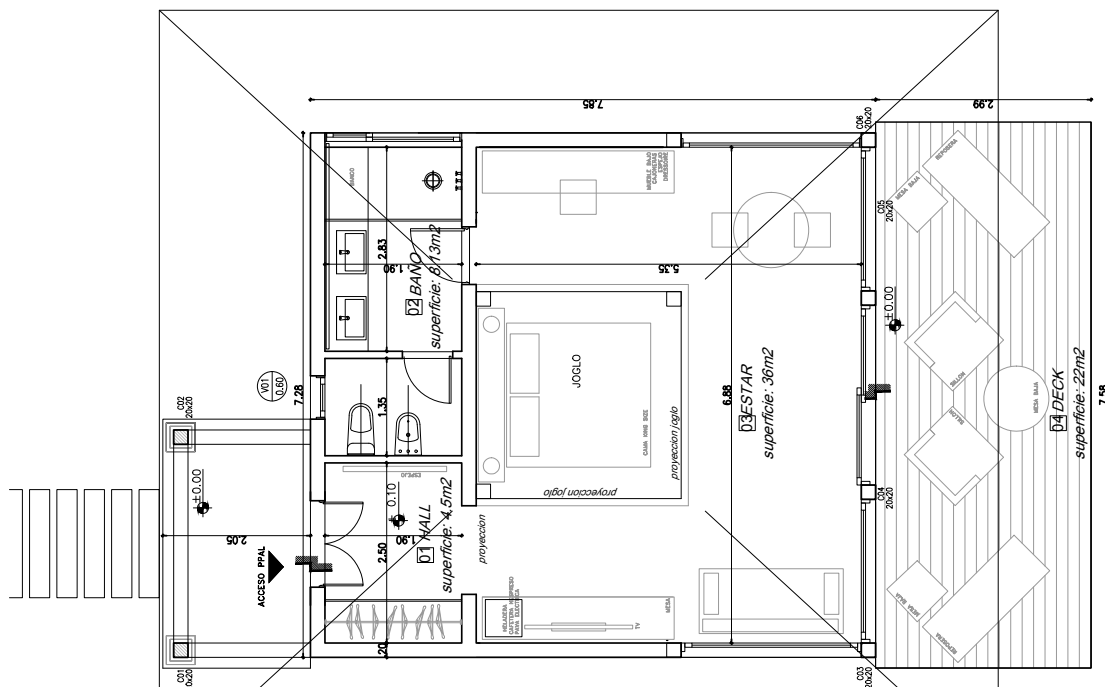

## DELUXE ROOM

- KING SIZE BED
- TERRACE
- FRONT OCEAN VIEW
- SIZE: 35 sqm

Our Ocean View Rooms feature king size beds, large windows and terraces with a privileged front ocean view.

LOCATION ROOM

## ONE BEDROOM VILLA

- KING SIZE BED
- PRIVATE TERRACE
- OCEAN VIEW
- SIZE: 80 sqm

Our Junior Villas feature private terraces, ocean views, king size beds, and spectacular views of the sunrise.

LOCATION VILLA