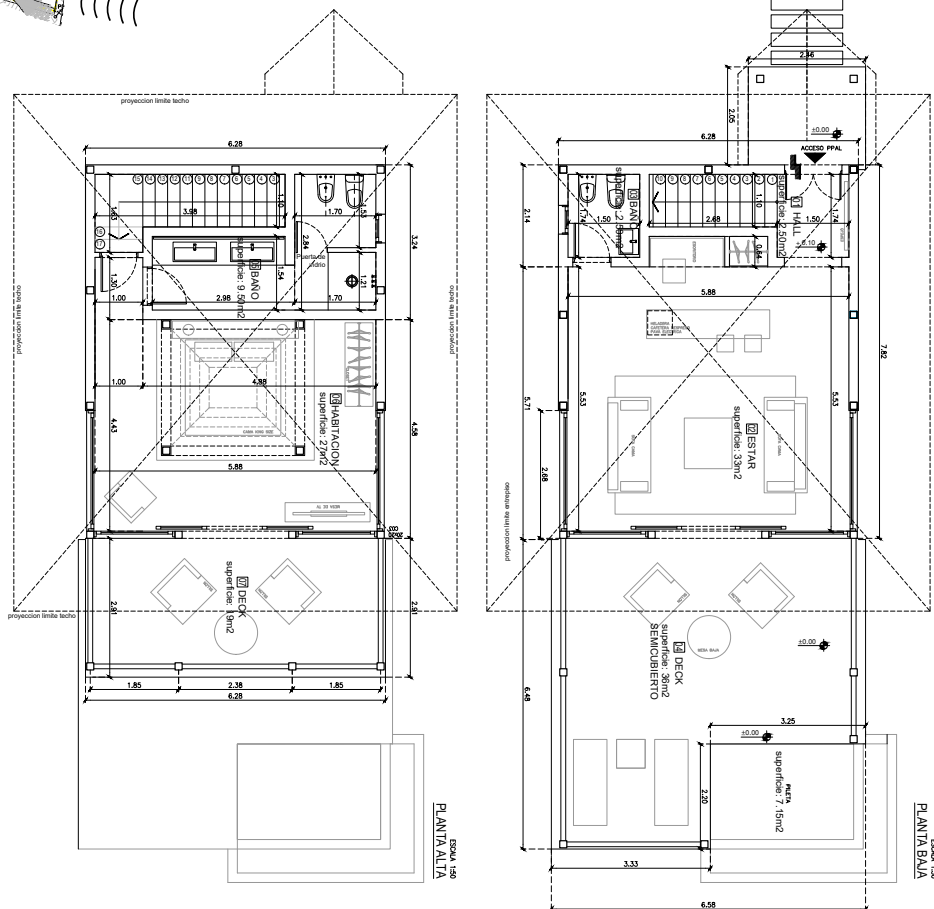

SPECIFIC ROOM LAYOUTS SUBJECT TO VARY BASED ON ROOM NUMBER.
LA CORALINA BAY, BOCAS DEL TORO, PANAMÁ - WWW.LACORALINAISLANDHOUSE.COM