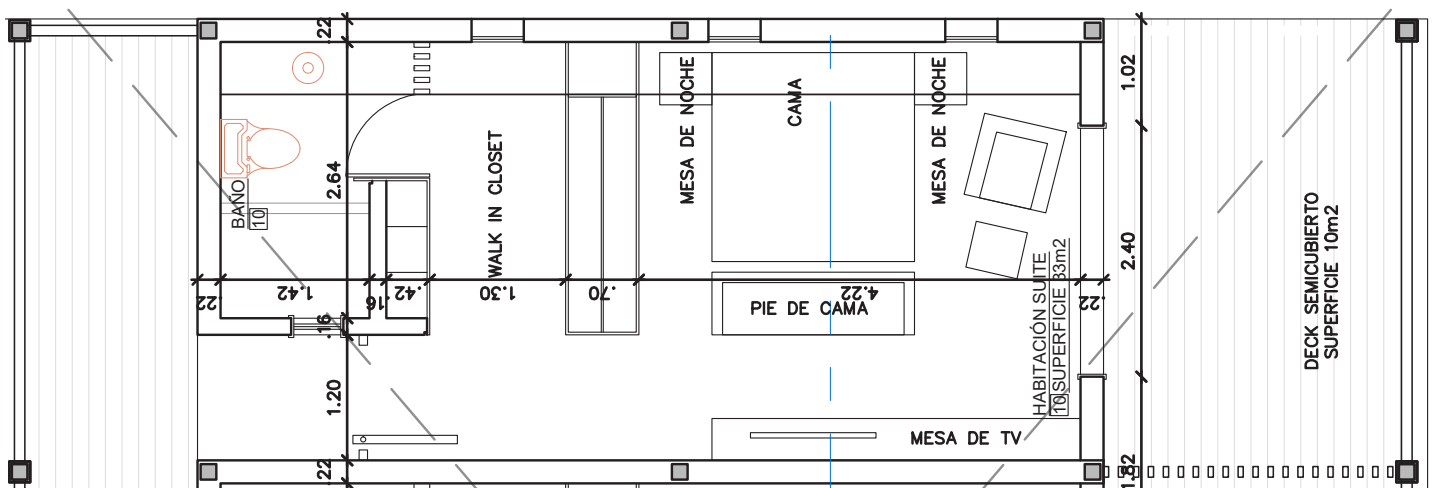

## DELUXE ROOM

- KING SIZE BED
- TERRACE
- FRONT OCEAN VIEW
- SIZE: 35 sqm

Our Ocean View Rooms feature king size beds, large windows and terraces with a privileged front ocean view.

LOCATION ROOM