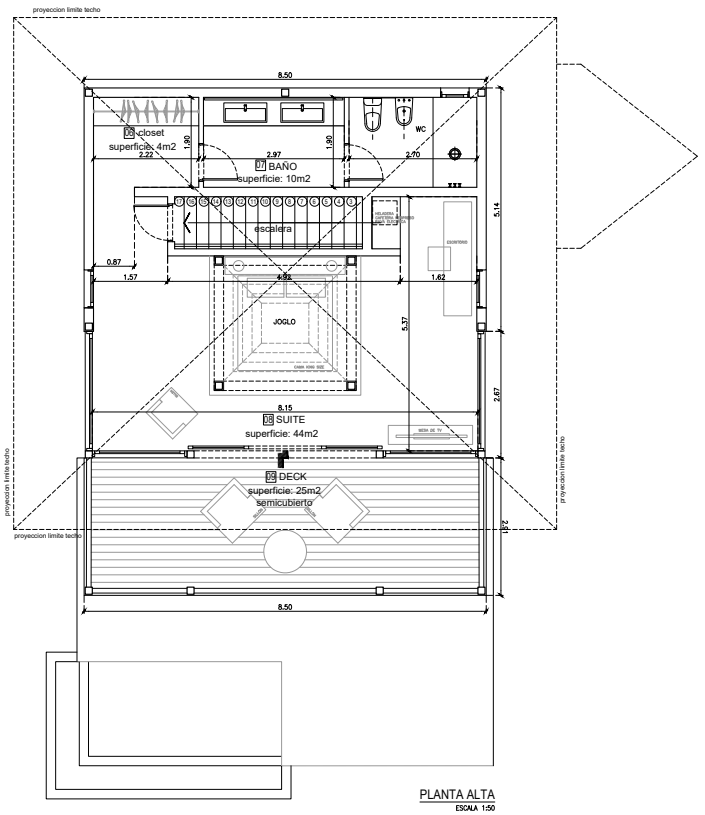

SPECIFIC ROOM LAYOUTS SUBJECT TO VARY BASED ON ROOM NUMBER.
LA CORALINA BAY, BOCAS DEL TORO, PANAMÁ - WWW.LACORALINAISLANDHOUSE.COM