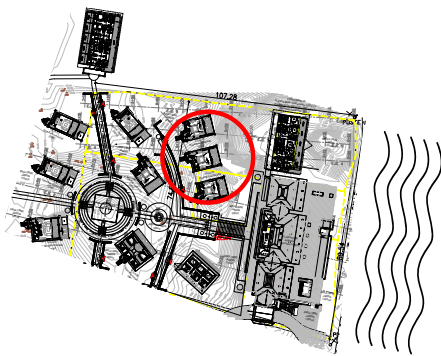

LOCATION VILLA