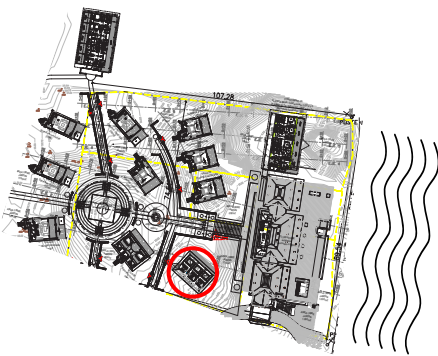

## STANDARD ROOM

- GARDEN VIEWS
- QUEEN SIZE BED
- TERRACE
- SIZE: 30 sqm

Our Garden Queen Rooms feature garden views, queen size beds, and terraces with a lovely sunrise view.

LOCATION ROOM

SPECIFIC ROOM LAYOUTS SUBJECT TO VARY BASED ON ROOM NUMBER.  
 LA CORALINA BAY, BOCAS DEL TORO, PANAMÁ - [WWW.LACORALINAISLANDHOUSE.COM](http://WWW.LACORALINAISLANDHOUSE.COM)

LOCATION ROOM

SPECIFIC ROOM LAYOUTS SUBJECT TO VARY BASED ON ROOM NUMBER.  
 LA CORALINA BAY, BOCAS DEL TORO, PANAMÁ - [WWW.LACORALINAISLANDHOUSE.COM](http://WWW.LACORALINAISLANDHOUSE.COM)