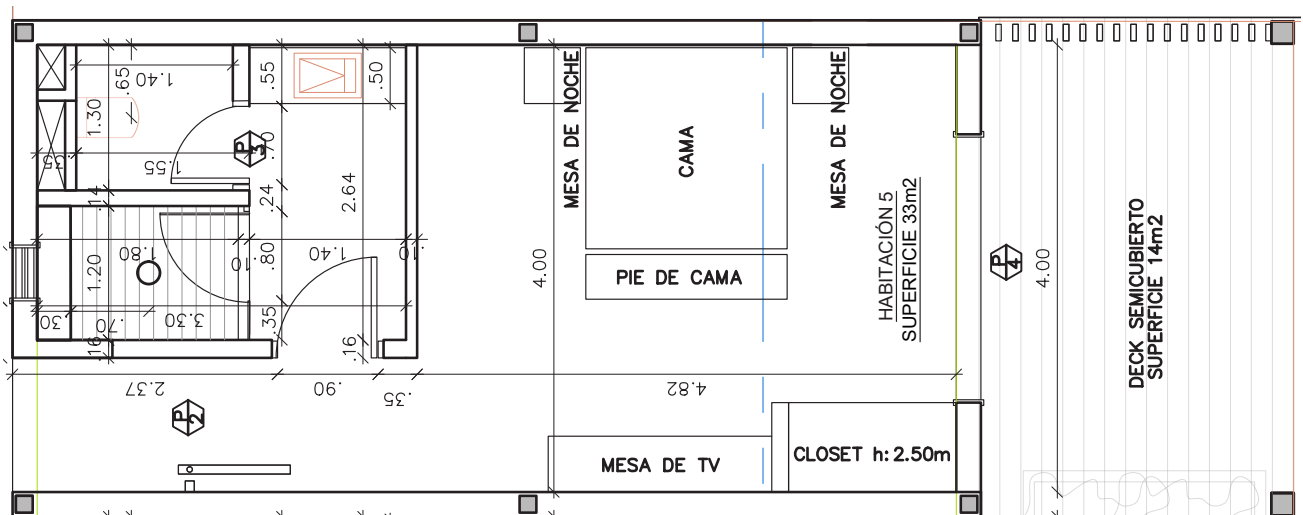

SPECIFIC ROOM LAYOUTS SUBJECT TO VARY BASED ON ROOM NUMBER.
LA CORALINA BAY, BOCAS DEL TORO, PANAMÁ - WWW.LACORALINAISLANDHOUSE.COM