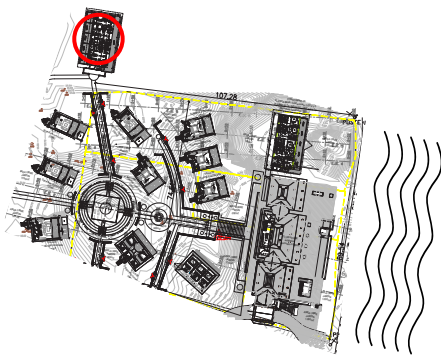

## STANDARD ROOM

- GARDEN VIEWS
- QUEEN SIZE BED
- TERRACE
- SIZE: 30 sqm

Our Garden Queen Rooms feature garden views, queen size beds, and terraces with a lovely sunrise view.

LOCATION ROOM

SPECIFIC ROOM LAYOUTS SUBJECT TO VARY BASED ON ROOM NUMBER.  
 LA CORALINA BAY, BOCAS DEL TORO, PANAMÁ - [WWW.LACORALINAISLANDHOUSE.COM](http://WWW.LACORALINAISLANDHOUSE.COM)

LOCATION ROOM

SPECIFIC ROOM LAYOUTS SUBJECT TO VARY BASED ON ROOM NUMBER.  
 LA CORALINA BAY, BOCAS DEL TORO, PANAMÁ - [WWW.LACORALINAISLANDHOUSE.COM](http://WWW.LACORALINAISLANDHOUSE.COM)