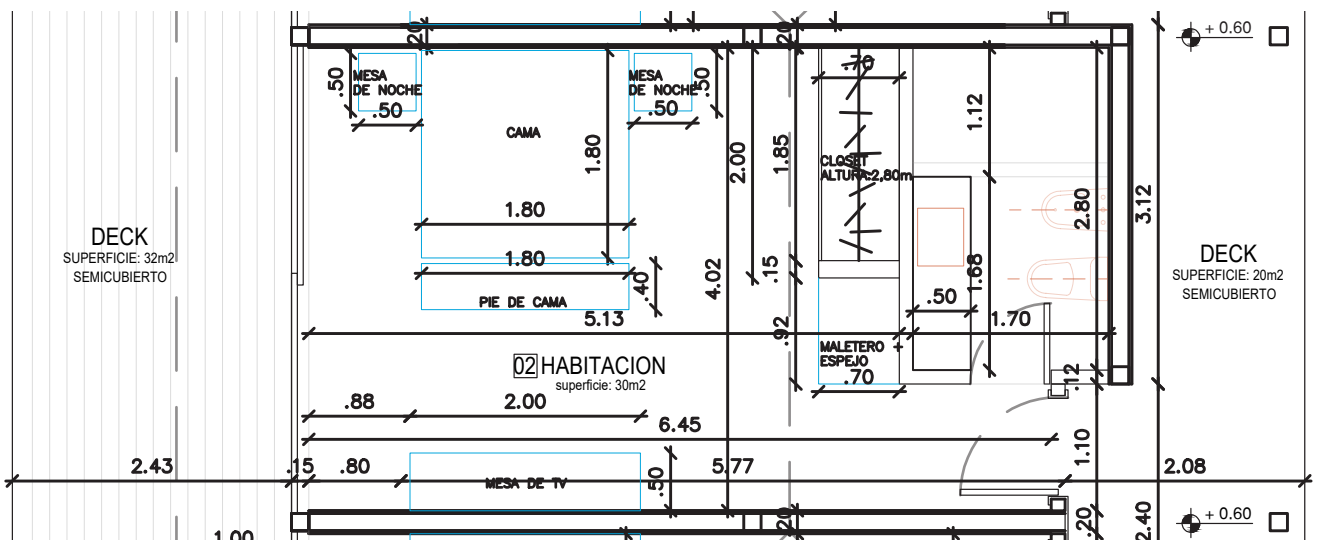

## STANDARD ROOM

- GARDEN VIEWS
- QUEEN SIZE BED
- TERRACE
- SIZE: 30 sqm

Our Garden Queen Rooms feature garden views, queen size beds, and terraces with a lovely sunrise view.

LOCATION ROOM

SPECIFIC ROOM LAYOUTS SUBJECT TO VARY BASED ON ROOM NUMBER.  
 LA CORALINA BAY, BOCAS DEL TORO, PANAMÁ - [WWW.LACORALINAISLANDHOUSE.COM](http://WWW.LACORALINAISLANDHOUSE.COM)